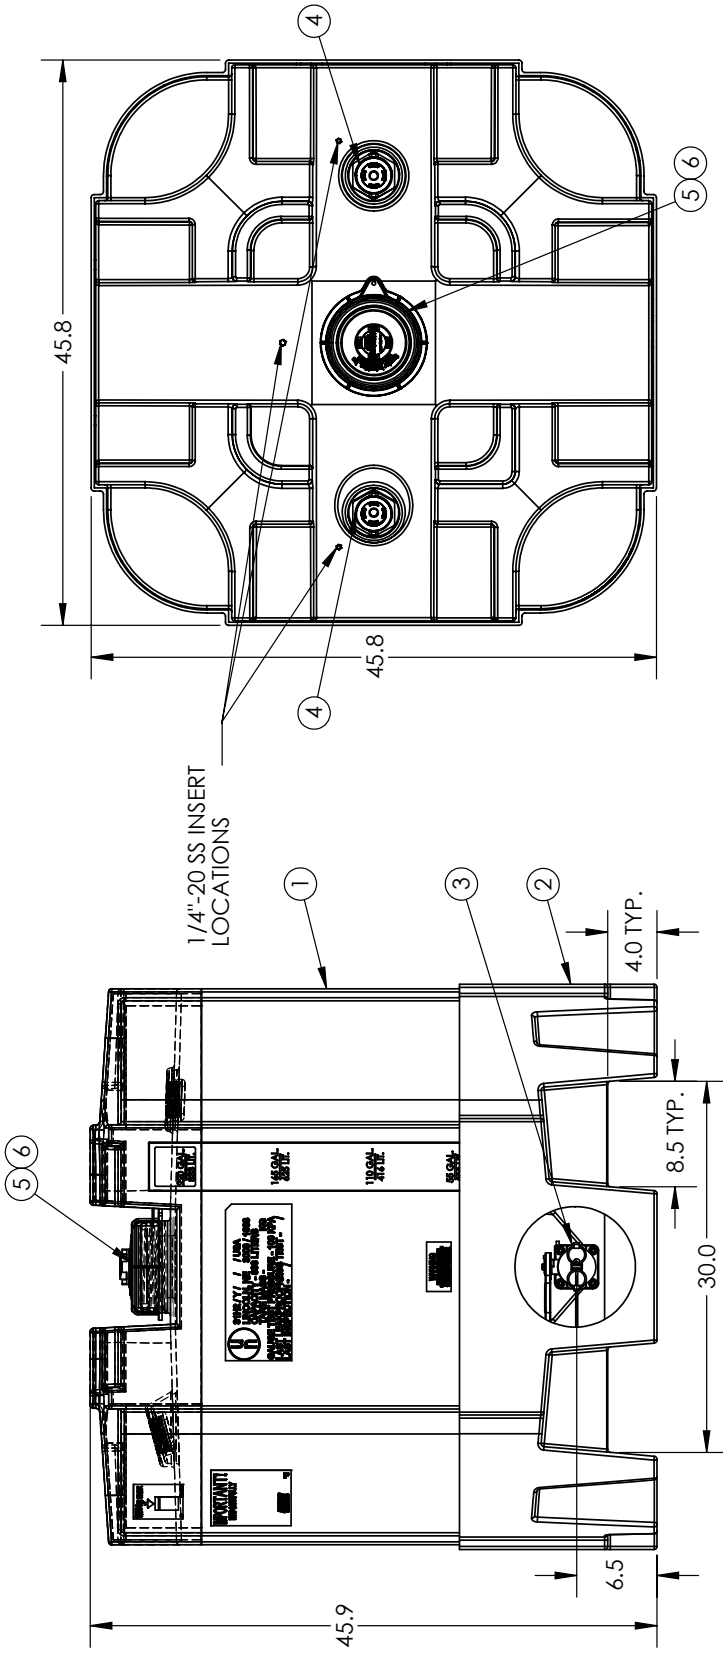

# 220 HEAVY DUTY SQUARE STACKABLE

## STANDARD 220 SQUARE STACKABLE "STANDARD PACKAGE OF EQUIPMENT"

7	1	34701438	STD 220G IBC ASSEMBLY KIT W/BAG
6	1	34700822	ASM VENT PE 2IN VACUUM SII W/EPDM
5	1	34700391	ASM CAP PE 6IN H.DUTY 2IN NPT-EPDM W/TIE
4	2	34700340	ASM PLUG 2IN NPS BUNG W/EPDM-WHITE
3	1	34700718	ASM VALVE 2IN 4-BOLT STUBBY 100KPA
2	1	6550000896701	ASM BASE SQ STK H.DUTY HD/BLK
1	1	6630023897201	ASM TK 220 SQ HD/NAT BDR/2RB/3INS 6CAP
ITEM NO.	QTY.	PART NUMBER	DESCRIPTION
DO NOT SCALE		DRAWN BY	REVISION
Released		SB	A
TITLE			ASMTK 220 SQ NAT 2RB/3IN 6C HD-BLK EPDM
PART NO.			6630023897203
ENG. ID.			D003844
STATUS			1 OF 1

UN MARKING READS:

ALL DIMENSIONS ARE IN INCHES, NOMINAL, & SUBJECT TO CHANGE WITHOUT NOTICE.  
ALL DIMENSIONS ON ROTATIONAL MOLDED PARTS ARE SUBJECT TO A  $\pm 3\%$  TOLERANCE.

**PRECISION**  
**IBC**  
INCORPORATED