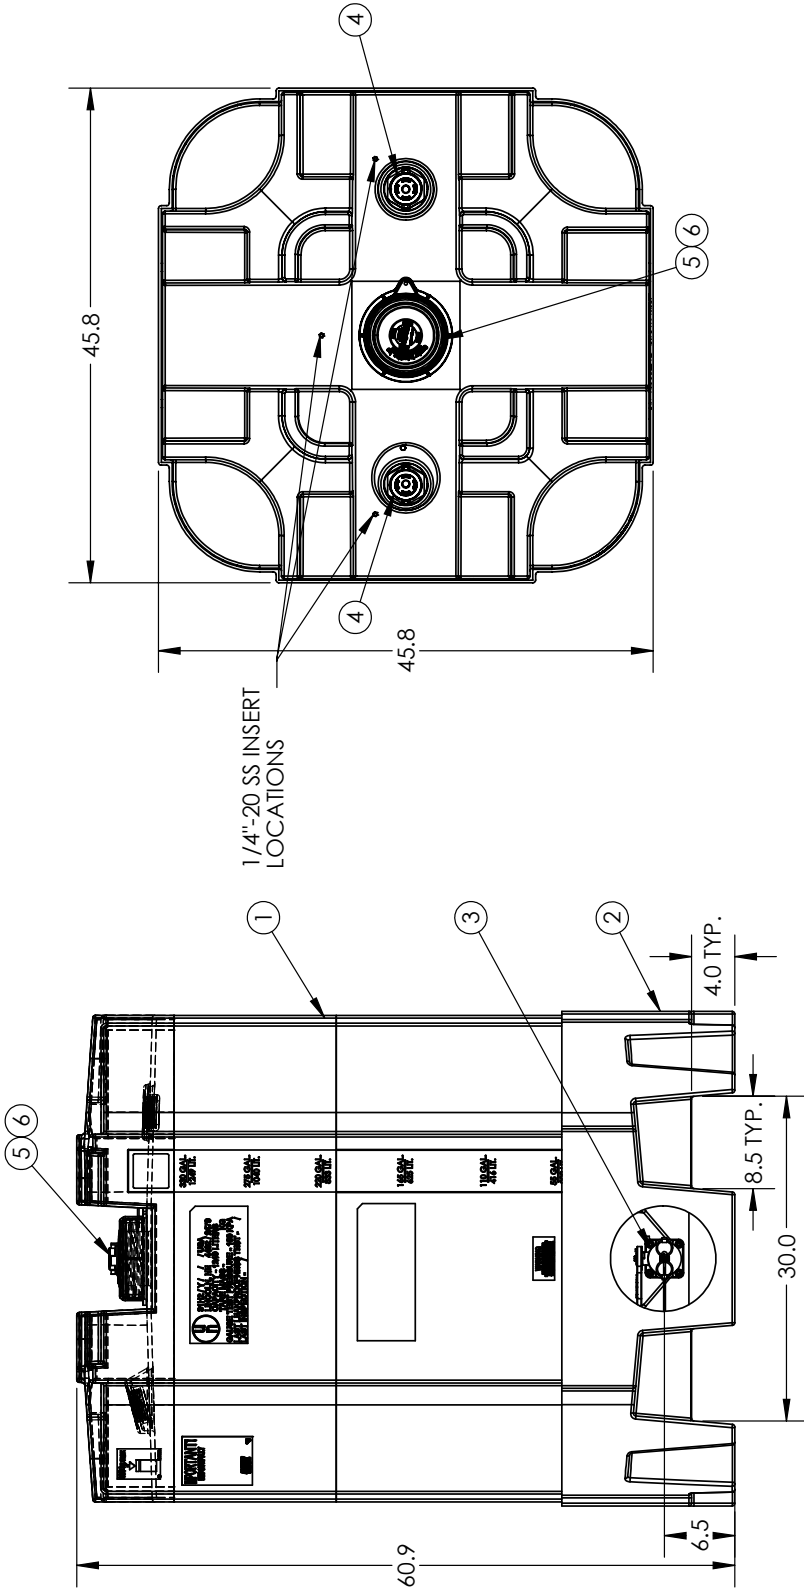

# 330 HEAVY DUTY SQUARE STACKABLE

**STANDARD 330 SQUARE STACKABLE "STANDARD PACKAGE OF EQUIPMENT"**

7	1	34701262	STD IBC ASSEMBLY KIT W/BAG
6	1	34700822	ASM VENT PE 2IN VACUUM SII W/EPDM
5	1	34700391	ASM CAP PE 6IN H.DUTY 2IN NPT-EPDM W/TIE
4	2	34700340	ASM PLUG 2IN NPS BUNG W/EPDM-WHITE
3	1	34700718	ASM VALVE 2IN 4-BOLT STUBBY 100KPA
2	1	6550000896701	ASM BASE SQ STK H.DUTY HD/BLK
1	1	6610056897201	ASM TK 330 SQ HD/NAT BDR 2RB/3INS 6CAP
ITEM NO.	QTY.	PART NUMBER	DESCRIPTION
DO NOT SCALE		RELEASED	ET3
TITLE		ASM TK 330 SQ NAT 2RB/3IN 6C HD-BLK EPDM	
REVISION		A	
SHEET		1 OF 1	
PART NO.		6610056897206	ENG. ID. D002988

UN MARKING READS:

**UN**  
**31H2 / Y / / USA**  
**LINCOLN, NE 4462 / 2479**  
**CAPACITY - 1249 LITERS**  
**TARE MASS - KG**  
**GAUGE TEST PRESSURE - 100 KPA**  
**LAST LEAKPROOFNESS TEST - /**  
**LAST INSPECTION - /**

ALL DIMENSIONS ARE IN INCHES, NOMINAL, & SUBJECT TO CHANGE WITHOUT NOTICE.  
 ALL DIMENSIONS ON ROTATIONAL MOLDED PARTS ARE SUBJECT TO A ± 3% TOLERANCE.

*Believe in better service.*

**PRECISIONIBC.COM**